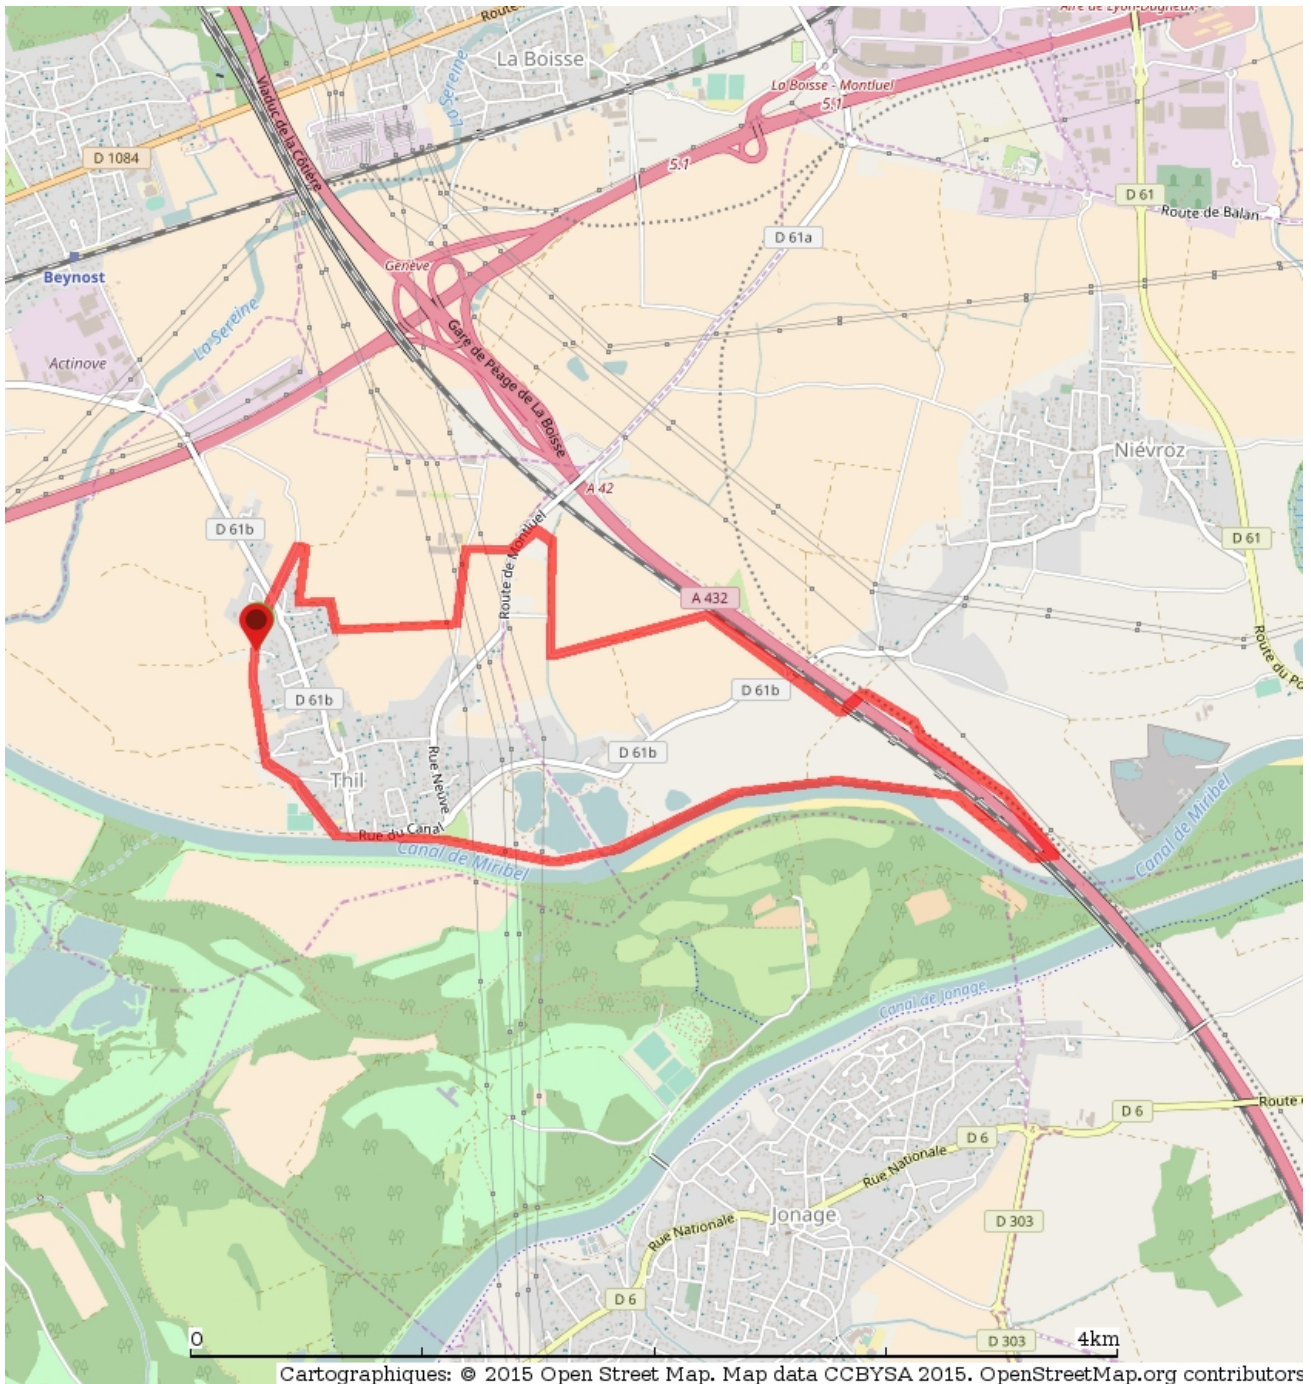

Balade Thil Les Tuileries 10 kms

Uthil Avanttout

Route Summary

Aperçu Du Circuit

Catégorie: Walking

Classement: Unrated

Surface: Average

Date De Publication: 14th January 2017

Difficulté: Easy

Distance: 9.670 km / 6.04 mi

Date De La Dernière Modification: 14th January 2017

Description

Waypoints

Choose your trail

Cartographiques: © 2015 Open Street Map. Map data CCBYSA 2015. OpenStreetMap.org contributors